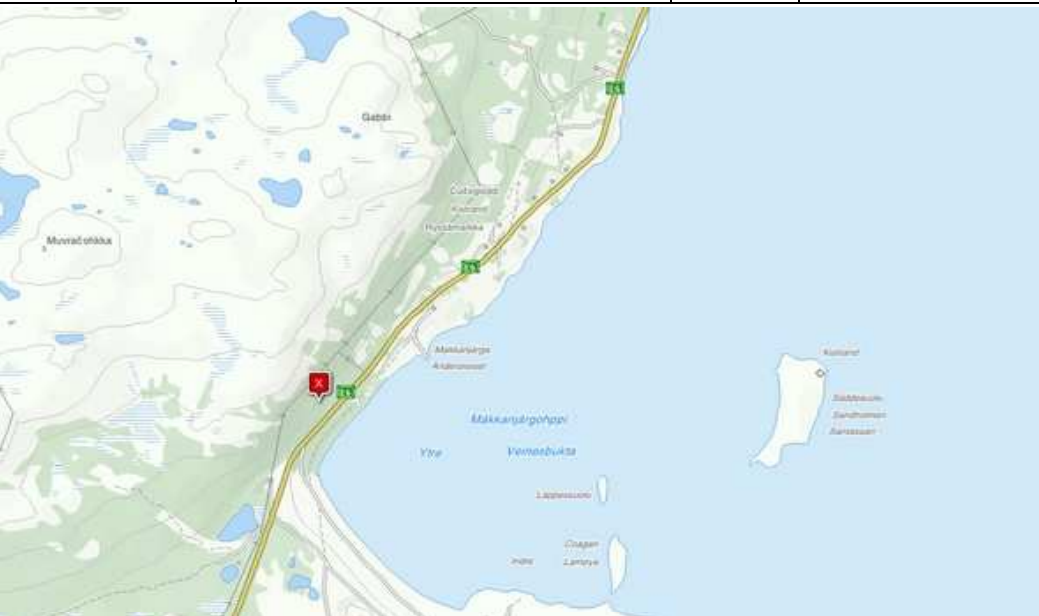

Finmark	Art.Gr. Kistrand (HKAA 1/971)	HKB 31./971 Porsanger (ex MKB 3./514) [3x13cm K L/55 (r)]	Nymo